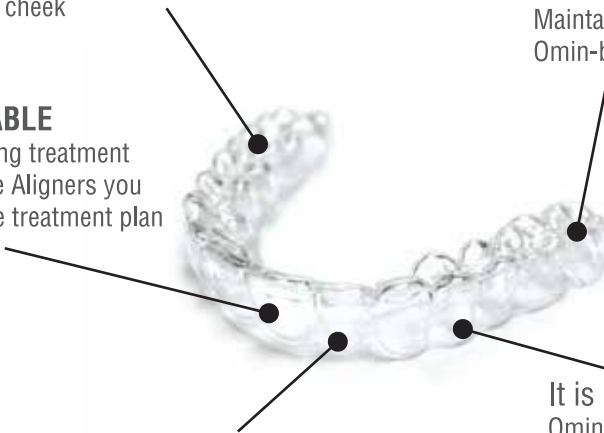

There is no age limit to use Omin-brace aligners.
Stay confident with your smile it is easy to straighten your teeth.

Easily removable aligners are very much useful
for brushing and flossing regularly and keep your
teeth and gums healthy

For a perfect picture in any occasion you can carry
the great smile.

No restrictions for any food
and you don't have to change
your eating habits.

Procedure of Omin-Brace

It is **COMFORTABLE**

Smooth edges of Omin-brace Aligners will never harm your cheek

It is **HYGENIC**

Maintain oral health with Omin-brace.

It is **EXPECTABLE**

Before proceeding treatment with Omin-brace Aligners you can calculate the treatment plan

It is **HANDY**

Omin-brace is easily removable while you have food.

It is **PERFECT**

Omin-brace Aligners nearly observable.